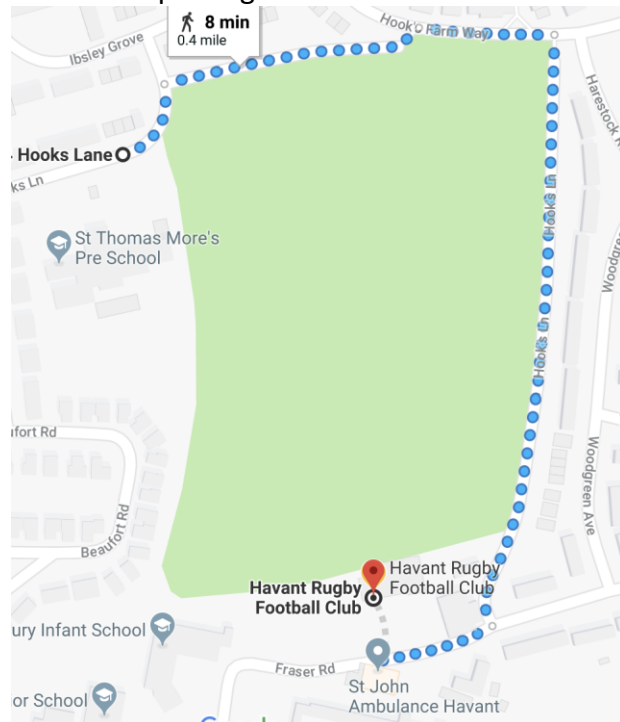

Travelling to Havant RFC.

We look forward to welcoming you to Havant RFC, but please be aware that we have limited parking onsite and as we are in a residential area we ask you to respect our neighbours and ask you to follow the guidance below.

Parking on site is very limited. We have additional parking for you at a local school, St Thomas Mores. The address is below and there will be parking marshals waiting to greet you on site.

Hooks Lane, Bedhampton, Havant , PO9 3DR

PLEASE RESPECT OUR NEIGHBOURS and DO NOT park along side streets, as you may be clamped.

NOTE : This parking area will be locked 2 hours after the finish of the 1XV game on Saturdays and if used on Sundays, it will be locked by 13:30 on Sundays.

You **cannot park overnight** as the car park may not be used or opened on the following day.

The school parking is less than 0.5 mile walk to the clubhouse.

Please note the School and Havant RFC do not accept responsibility for any loss or damage to cars parked at this location.

By Train : If you prefer to come by train, Havant station is the main station in the area, but we are less than 0.5 mile from Bedhampton Train station.